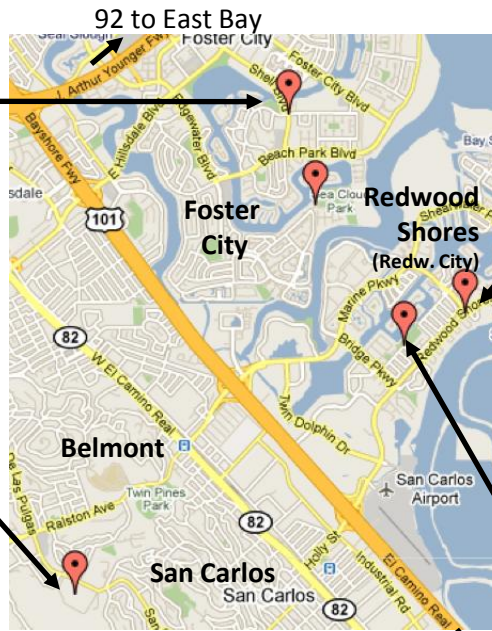

Woodside HS

199 Churchill Ave,
Woodside 94062

From 280: Exit at Woodside Rd & turn east. Drive a mile & turn right at the light onto Churchill St. Parking lot is on left.

From 101: Take Woodside Rd heading west. Go about 3 miles & pass Alameda de las Pulgas. Pass the soccer/football field on the left & take next left onto Churchill St. Parking lot is on left.

Red Morton Park

Fields in Redwood Shores, Belmont, & Foster City

Catamaran Park

Catamaran St. & Shell Blvd,
Foster City, 94404

From 101: Exit onto Hillsdale Blvd East. Pass Edgewater & turn right on Shell Ave. Go ¼ mile to go over the bridge, & turn right at the next stop sign. Field is on right.

From 280: Take 92 East to 101 South, then follow directions above.

From 92 West: Take Foster City Blvd /Chess Dr Exit. Turn right at Chess Dr & right on Foster City Blvd. Turn right onto Hillsdale Blvd & left on Shell Ave. From there, follow directions above.

Carlmont HS

1400 Alameda de las Pulgas, Belmont, 94002

From 101: Take Ralston Ave exit west. Cross over El Camino. Turn left on Alameda de las Pulgas. School is on the right a few blocks from Ralston.

From 280: Take Hwy 92 East exit & immediately take Ralston Ave exit. Turn left on Ralston. Drive to Alameda de las Pulgas (near bottom of hill and turn right. School is on the right a few blocks from Ralston.