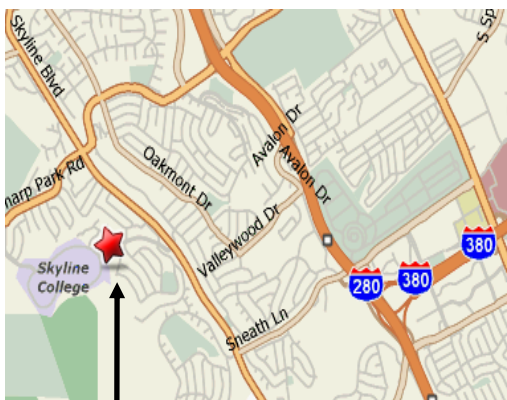

Carlmont HS

1400 Alameda de las Pulgas, Belmont, 94002

From 101: Take Ralston Ave exit west. Cross over El Camino. Turn left on Alameda de las Pulgas. School is on the right a few blocks from Ralston.

From 280: Take Hwy 92 East exit & immediately take Ralston Ave exit. Turn left on Ralston. Drive to Alameda de las Pulgas (near bottom of hill and turn right. School is on the right a few blocks from Ralston.

Sandpiper Park

797 Redwood Shores Pkwy,
Redwood City, 94065

From 101: Exit at Redwood Shores Pkwy & go east about 2 miles. Field is behind Sandpiper Community Center on left.

Marlin Park

500 Cringle Dr, Redwood City, 94065

From 101: Exit at Redwood Shores Pkwy & go east. After the stop sign at Bridge Pkwy, take the next left at Cringle. Field is at the end of Cringle. For more parking, go 1 block farther on Redwood Shores Pkwy to Marlin Ave before turning left.

101
South

Fields in San Bruno & Half Moon Bay

Skyline College

3300 College Drive, San Bruno 94066

From 280: Exit at Sneath Lane. Go west on Sneath about a half mile. Turn right onto Skyline Blvd (Hwy 35). Go ½ mile. Turn left on College Drive. Go straight ahead to the soccer field