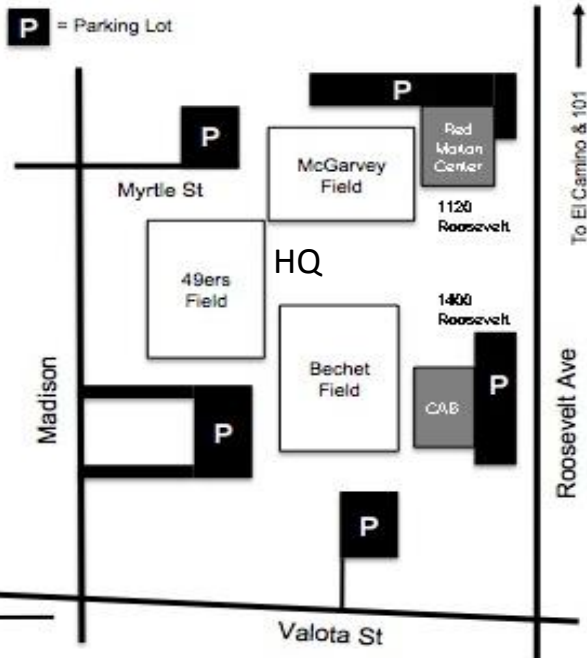

Red Morton Park