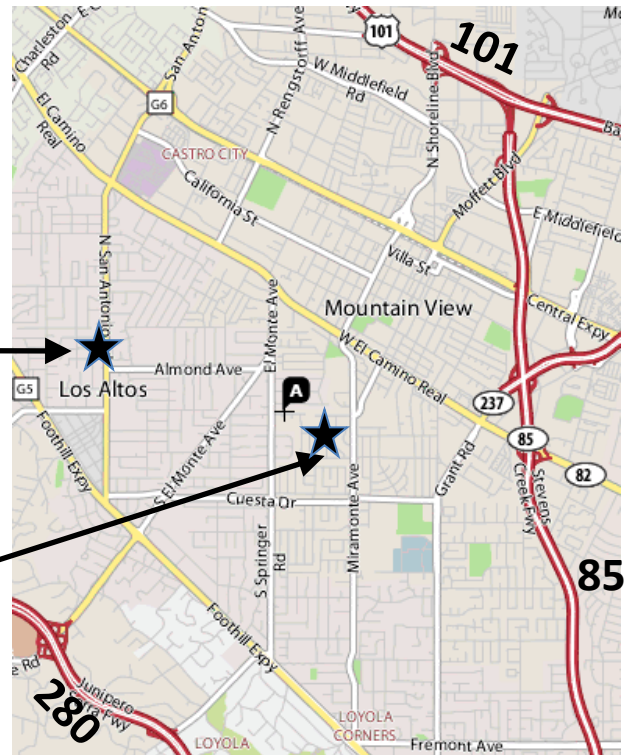

Graham Middle School

1175 Castro St, Mountain View 94040

From 101: Exit at Moffett Blvd & go south. Moffett becomes Castro St. Stay on Castro about 2 miles. School is a few blocks past El Camino Real on the left.

From 85: Exit at El Camino Real heading north. Go about a mile & turn left on Castro St. School is a few blocks down on the left.