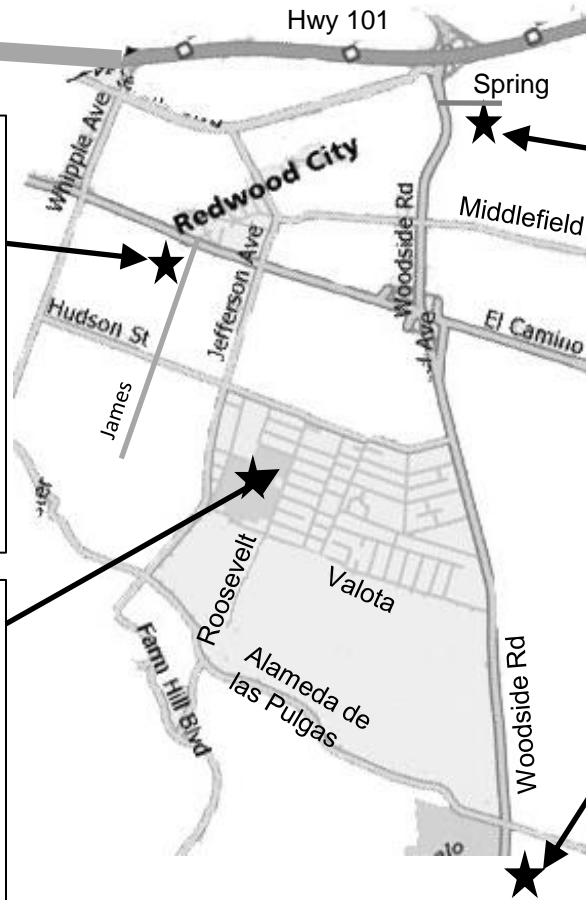

Fields in Redwood City

101 North
To
Redwood
Shores

Sequoia HS

300 James Ave, 94062

From 101: Exit at Whipple & go west. Go 1/2 mile & turn left on El Camino Real. Go 1/2 mile & turn right on James. Take first right into school parking lot.

From 280: Exit at Edgewood & go east 2 miles. Turn right on Alameda de Las Pulgas. Go 2 blocks & turn left on Whipple. Go 3/4 mile & turn right on Elwood. Take third left onto James. Entrance to school parking lot is on the left.

Red Morton Park

1120 Roosevelt Ave, 94061
Bechet, McGarvey, & 49er Fields

See park map below

From 101: Exit at Woodside Rd (Hwy 84 West). Go 3/4 mile & exit onto El Camino North. Take next left onto Roosevelt. Pass Hudson & King. Parking lots are on right at Red Morton Center & Community Activities Building.

From 280 North: Exit at Woodside Rd, turn right, & go east 2 miles. Turn left at the light onto Valota & go 1 mile. Turn right at Roosevelt. Parking lots will be on the left.

From 280 South: Exit 280 at Farm Hill Blvd. Go east 2.5 miles (becomes Jefferson). Pass Alameda de las Pulgas & go another 1/3 mile. Turn right on Valota. Turn left onto Roosevelt. Parking lots are on left.