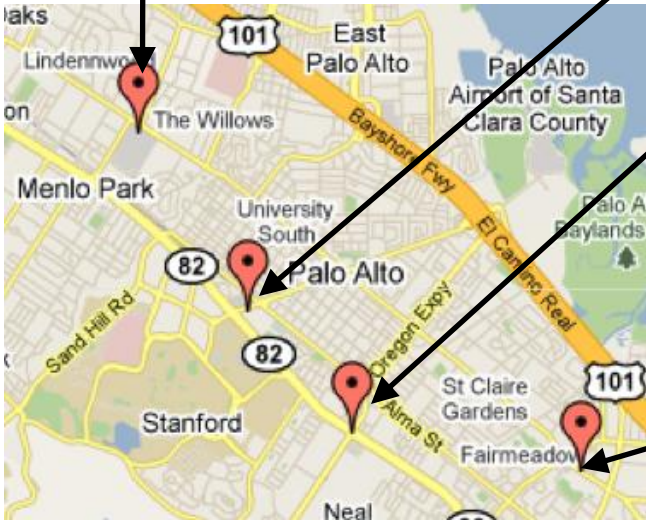

Palo Alto HS

50 Embarcadero Road, Palo Alto, CA

From 101: Take Embarcadero/Oregon Expy exit & go west on Embarcadero -- don't go on Oregon Expy! Turn left (south) onto El Camino, go 1 block, & turn left on Churchill. Turn left into parking lot.

Mayfield Soccer Complex

2700 El Camino Real, Palo Alto, 94306

From 101: Exit at Oregon Expwy. Go south & turn right on El Camino Real. Make a U-turn where you can & head back south on El Camino. Parking entrance is on the right just before Page Mill Rd.

Cubberley Park

4000 Middlefield Road, Palo Alto

From 101: Exit at San Antonio & go west. Stay to the right. Turn right on Middlefield. Go 300 yards & turn left at the first light (opposite Montrose) into the park & community center

Fields in Mountain View & Los Altos

Los Altos High School

201 Almond Ave. Los Altos 94922

From 101: Exit at San Antonio Rd heading south. Go about 3 miles. Turn left on Almond Ave. School is two blocks down on the left.